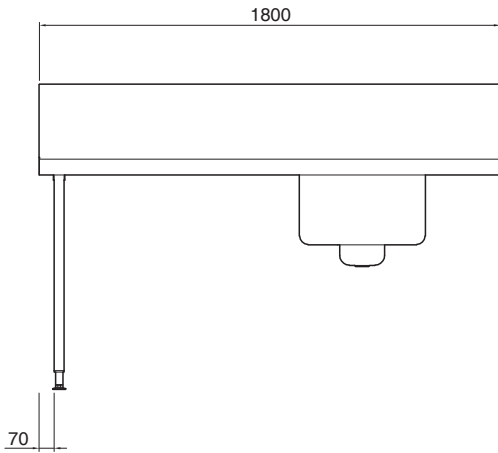

Short Form Specification

Item No. _____

For hood type dishwashers. Constructed in 304 AISI stainless steel with backsplash mm250h. N. 2 square 40x40mm tubular legs on height-adjustable feet. Bowl size mm500x400x250h with drain hole and strainer. Basket direction: from left to right.

Main Features

- Supplied knocked-down and easy to assemble.
- To be secured to the dishwasher and fitted to the receiving and sorting tables at the other end.
- Plain undershelves and pre-rinse units available as optional accessories.
- Designed for 500x500 mm dishwashing racks.

Construction

- Stainless steel feet 50 mm adjustable in height to ensure that tables drain back into the dishwasher.
- 700x500x300mm bowl available upon request.
- Included splashback to prevent water spatter.
- Deep anti-drip profiles completely folded with lower edge for safe and easy cleaning.
- All surfaces smooth with polished finish.
- 40x40 mm square tubular legs in AISI 304 stainless steel.
- 304 AISI stainless steel construction throughout.

APPROVAL: _____

Front

Side

Top

Key Information:

External dimensions, Width:	
865333 (PTSBHT18L)	1800 mm
External dimensions, Depth:	745 mm
External dimensions, Height:	1170 mm
Net weight:	18 kg
Splashback Dimensions, Height:	300 mm
Basin dimensions:	500x400x300h