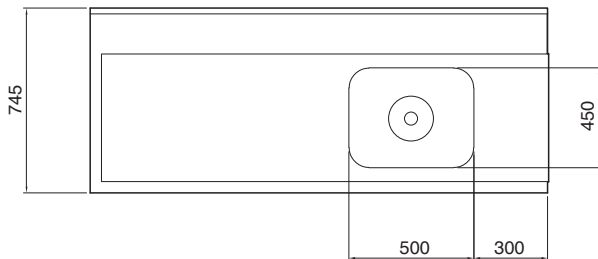

Short Form Specification

Item No. _____

For hood type dishwashers. Constructed in 304 AISI stainless steel with backsplash mm250h. N. 2 square 40x40mm tubular legs on height-adjustable feet. Bowl size mm500x400x250h with drain hole and strainer. Basket direction: from left to right.

Construction

- Stainless steel feet 50 mm adjustable in height to ensure that tables drain back into the dishwasher.
- 700x500x300mm bowl available upon request.
- Included splashback to prevent water spatter.
- Deep anti-drip profiles completely folded with lower edge for safe and easy cleaning.
- All surfaces smooth with polished finish.
- 40x40 mm square tubular legs in AISI 304 stainless steel.
- 304 AISI stainless steel construction throughout.

APPROVAL: _____

Front

Side

Top

Key Information:

External dimensions, Width:	
865333 (PTSBHT18L)	1800 mm
External dimensions, Depth:	745 mm
External dimensions, Height:	1170 mm
Net weight:	18 kg
Splashback Dimensions, Height:	300 mm
Basin dimensions:	500x400x300h