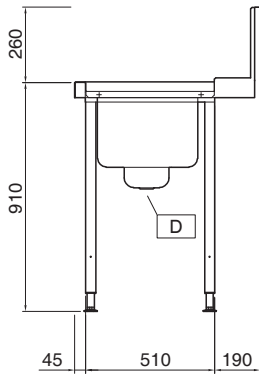

Short Form Specification

Item No. _____

For hood type dishwashers. Constructed in 304 AISI stainless steel with backsplash mm250h. N. 2 square 40x40mm tubular legs on height-adjustable feet. Bowl size mm500x400x250h with drain hole and strainer. Basket direction: from left to right.

Construction

- Stainless steel feet 50 mm adjustable in height to ensure that tables drain back into the dishwasher.
- 700x500x300mm bowl available upon request.
- Included splashback to prevent water spatter.
- Deep anti-drip profiles completely folded with lower edge for safe and easy cleaning.
- All surfaces smooth with polished finish.
- 40x40 mm square tubular legs in AISI 304 stainless steel.
- 304 AISI stainless steel construction throughout.

Optional Accessories

- DOUBLE HOLE DECK MOUNTED ELBOW OPERATED MIXING TEMP. FAUCET WITH PRE-RINSE UNIT PNC 855379
- DECK MOUNTED MIXING TEMPERATURE PRE-RINSE UNIT PNC 855380
- Wall mounted mixing temperature pre-rinse unit PNC 855381
- Single hole deck mounted mixing temperature pre-rinse unit PNC 855385
- Single hole deck mounted elbow operated mixing temperature faucet with pre-rinse unit PNC 855386
- Single hole deck mounted riser add-on mixing temperature faucet with pre-rinse unit PNC 855389
- Strainer basket for pre-wash table PNC 864068
- Undershef for dishwasher table, 1800 mm PNC 865354
- Floor fastening kit for 2 square legs PNC 865386
- Single plastic drain syphon 2" for sinks PNC 895313

APPROVAL: _____

Front

Side

Top

Key Information:

External dimensions, Width:	
865333 (PTSBHT18L)	1800 mm
External dimensions, Depth:	745 mm
External dimensions, Height:	1170 mm
Net weight:	18 kg
Splashback Dimensions, Height:	300 mm
Basin dimensions:	500x400x300h